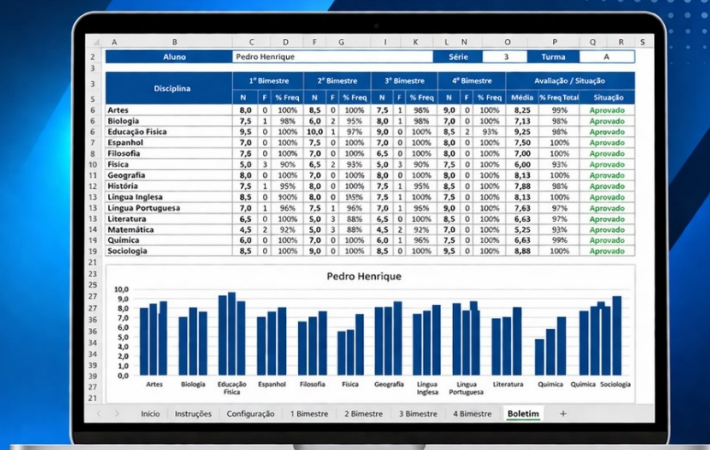

CONHEÇA TAMBÉM NOSSA

PLANILHA DE BOLETIM ESCOLAR COMPLETA

Controle automático de notas, faltas e aprovação — sem erros e sem complicação.

- ✓ Cálculos automáticos
- ✓ Boletim pronto para imprimir
- ✓ Totalmente editável

➔ CONHECER AGORA

INSTRUÇÕES

Este modelo já está configurado para impressão em tamanho A4.

Não realizamos alterações nas planilhas. Qualquer personalização é de responsabilidade do usuário.

Este modelo é disponibilizado gratuitamente no site exceleasy.com.br. O download destes modelos não lhe garante o direito de comercializá-los ou compartilhá-los em outros sites. Qualquer violação de direitos autorais será respondida judicialmente.